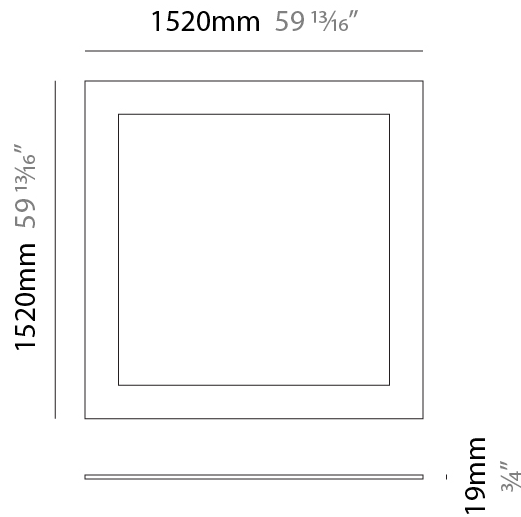

INFINITE FRAME SURFACE

A52058-

base number   Color   Finish
Temperature   Options

PROJECT _____
TYPE _____
SPECIFIER _____
QUANTITY _____
DATE _____

1. To build a product code in our configurator select the specify button on the base model # product page
2. To build a manual product code on this datasheet choose from the options listed below in blue font and add the suffix to the base model #

GENERAL

Series: Infinite Frame
Partner: Ivela
Division: Architectural
Installation: Surface
Product Type: Panels
Mounting Location: Ceiling
Light Distribution: Direct

PHYSICAL

Shape: Square
Length (mm): 1520
Length (in): 59 ¹³/₁₆
Width (mm): 1520
Width (in): 59 ¹³/₁₆
Height (mm): 19
Height (in): 3/4
Diffuser: PMMA - Opal
Fixture Finish: WHI / BLK / GLD
Fixture Material: Aluminum

ELECTRICAL

Lamp Type: LED
Input Wattage (W): 120
Total Output Wattage (W): 102
Dimming: Tri-Mode (Non-Dimming and Phase Dimming (120Vac only) and 0-10V Dimming)
Driver Included: No
Driver Location: Remote
Driver Type: Constant Voltage - Universal
Driver Class: Class 1 and Class 2
Housing: ENCP 6/8
Input Voltage (V): 120 - 277
Output Voltage (V): 24

LED

Color Temperature (°K): 2700 / 3000 / 4000
Max. Delivered Lumen (lm): 7200 / 7500 / 79550
Nominal Lumen (lm): 14400 / 15000 / 15900
CRI: >93 CRI
Lamp Life (hrs): 50000

OPTICAL

RATINGS AND CERTIFICATIONS

Certified By: CSA Certified to UL and CSA Standards
IP rating: IP20