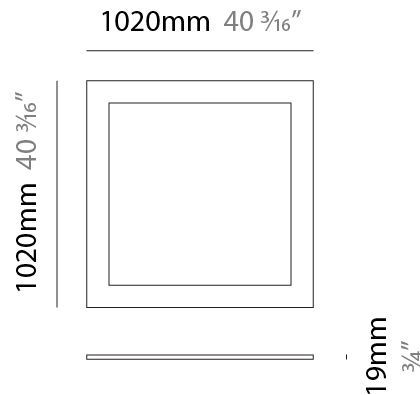

INFINITE FRAME SURFACE

A52057-

base number
Color   Finish
Temperature   Options

PROJECT _____
TYPE _____
SPECIFIER _____
QUANTITY _____
DATE _____

1. To build a product code in our configurator select the specify button on the base model # product page
2. To build a manual product code on this datasheet choose from the options listed below in blue font and add the suffix to the base model #

GENERAL

Series: Infinite Frame
Partner: Ivela
Division: Architectural
Installation: Surface
Product Type: Panels
Mounting Location: Ceiling
Light Distribution: Direct

PHYSICAL

Shape: Square
Length (mm): 1020
Length (in): 40 ³/₁₆"
Width (mm): 1020
Width (in): 40 ³/₁₆"
Height (mm): 19
Height (in): 3/4
Diffuser: PMMA - Opal
Fixture Finish: WHI / BLK / GLD
Fixture Material: Aluminum

ELECTRICAL

Lamp Type: LED
Input Wattage (W): 80
Total Output Wattage (W): 68
Dimming: Tri-Mode (Non-Dimming and Phase Dimming (120Vac only) and 0-10V Dimming)
Driver Included: No
Driver Location: Remote
Driver Type: Constant Voltage - Universal
Driver Class: Class 2
Housing: ENCP 6/8
Input Voltage (V): 120 - 277
Output Voltage (V): 24

LED

Color Temperature (°K): 2700 / 3000 / 4000
Max. Delivered Lumen (lm): 4800 / 5000 / 5300
Nominal Lumen (lm): 9600 / 10000 / 10600
CRI: >93 CRI
Lamp Life (hrs): 50000

OPTICAL

RATINGS AND CERTIFICATIONS

Certified By: CSA Certified to UL and CSA Standards
IP rating: IP20