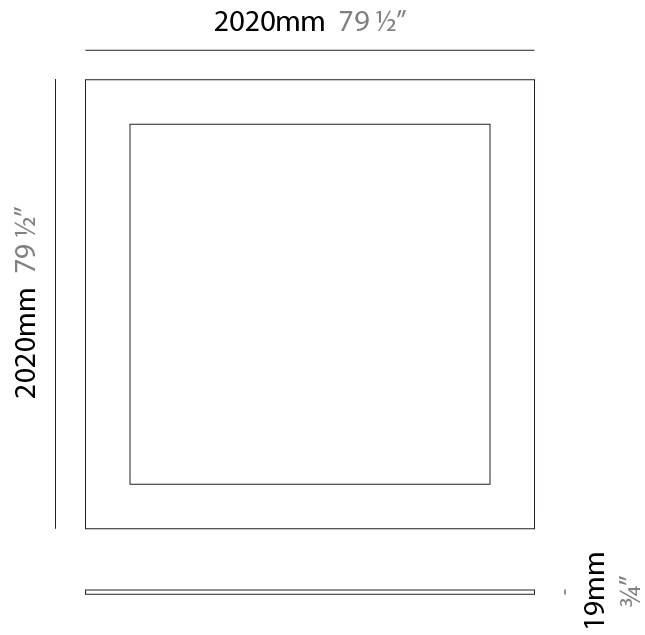

INFINITE FRAME SUSPENSION

A52059- -

base number   Color   Finish
Temperature   Options

1. To build a product code in our configurator select the specify button on the base model # product page
2. To build a manual product code on this datasheet choose from the options listed below in blue font and add the suffix to the base model #

GENERAL

Series: Infinite Frame
Partner: Ivela
Division: Architectural
Installation: Suspension
Product Type: Panels
Mounting Location: Ceiling
Light Distribution: Direct

PHYSICAL

Shape: Square
Length (mm): 2020
Length (in): 79 ½
Width (mm): 2020
Width (in): 79 ½
Height (mm): 19
Height (in): 3/4
Diffuser: PMMA - Opal
Fixture Finish: WHI / BLK / GLD
Fixture Material: Aluminum

ELECTRICAL

Lamp Type: LED
Input Wattage (W): 160
Total Output Wattage (W): 136
Dimming: Tri-Mode (Non-Dimming and Phase Dimming (120Vac only) and 0-10V Dimming)
Driver Included: No
Driver Location: Remote
Driver Type: Constant Voltage - Universal
Driver Class: Class 1 and Class 2
Housing: ENCP 6/8
Input Voltage (V): 120 - 277
Output Voltage (V): 24

LED

Color Temperature (°K): 2700 / 3000 / 4000
Max. Delivered Lumen (lm): 9600 / 10000 / 10600
Nominal Lumen (lm): 19200 / 20000 / 21200
CRI: >93 CRI
Lamp Life (hrs): 50000

OPTICAL

RATINGS AND CERTIFICATIONS

Certified By: CSA Certified to UL and CSA Standards
IP rating: IP20

PROJECT
TYPE
SPECIFIER
QUANTITY
DATE