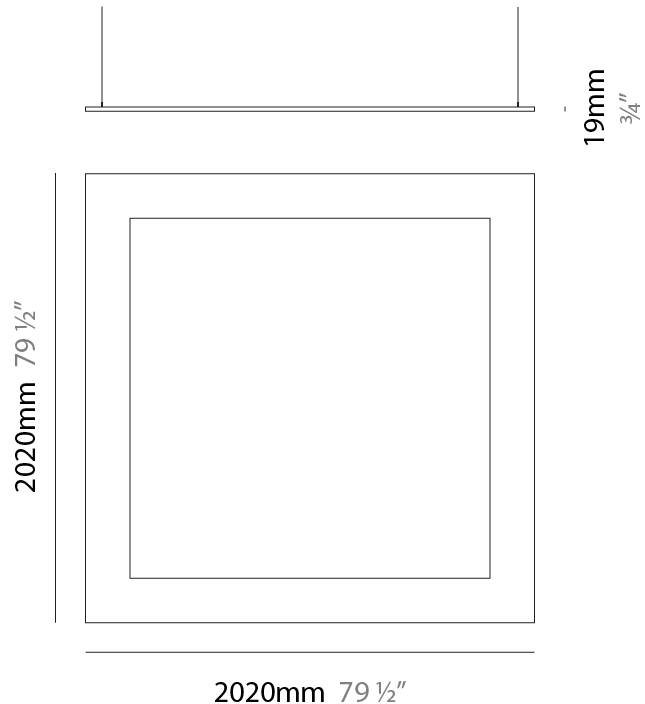

INFINITE FRAME SUSPENSION

A51100-

base number
Color   Temperature   Finish   Options

1. To build a product code in our configurator select the specify button on the base model # product page
2. To build a manual product code on this datasheet choose from the options listed below in blue font and add the suffix to the base model #

GENERAL

Series: Infinite Frame
Partner: Ivela
Division: Architectural
Installation: Suspension
Product Type: Panels
Mounting Location: Ceiling
Light Distribution: Direct

PHYSICAL

Shape: Square
Length (mm): 2020
Length (in): 79 ½
Width (mm): 2020
Width (in): 79 ½
Height (mm): 19
Height (in): 3/4
Max. Overall Height (mm): 2019
Max. Overall Height (in): 79 ½
Diffuser: PMMA - Opal
Fixture Finish: WHI / BLK / GLD
Fixture Material: Aluminum
Cable Details: 2,000mm / 78 3/4" - Transparent Cable

ELECTRICAL

Lamp Type: LED
Input Wattage (W): 160
Total Output Wattage (W): 136
Dimming: Tri-Mode (Non-Dimming and Phase Dimming (120Vac only) and 0-10V Dimming)
Driver Included: No
Driver Location: Remote
Driver Type: Constant Voltage - Universal
Driver Class: Class 2
Housing: ENCP 5/6/8
Input Voltage (V): 120 - 277
Output Voltage (V): 24

LED

Color Temperature (°K): 2700 / 3000 / 4000
Max. Delivered Lumen (lm): 9600 / 10000 / 10600
Nominal Lumen (lm): 19200 / 20000 / 21200
CRI: >93 CRI
Lamp Life (hrs): 50000

OPTICAL

RATINGS AND CERTIFICATIONS

Certified By: CSA Certified to UL and CSA Standards
IP rating: IP20