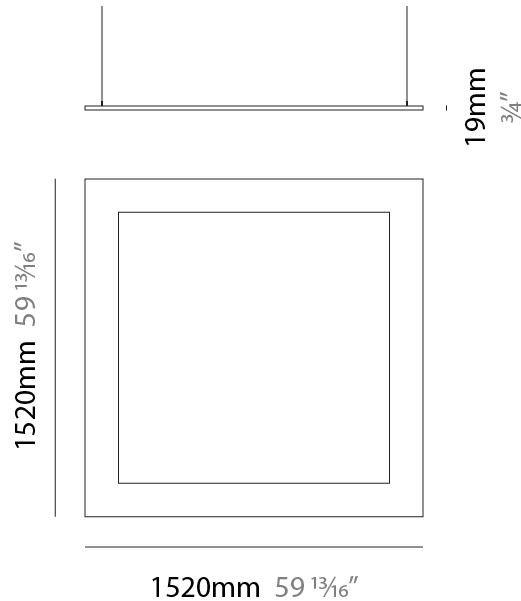

PROJECT
TYPE
SPECIFIER
QUANTITY
DATE

1. To build a product code in our configurator select the specify button on the base model # product page
2. To build a manual product code on this datasheet choose from the options listed below in blue font and add the suffix to the base model #

GENERAL

Series: Infinite Frame
Partner: Ivela
Division: Architectural
Installation: Suspension
Product Type: Panels
Mounting Location: Ceiling
Light Distribution: Direct

PHYSICAL

Shape: Square
Length (mm): 1520
Length (in): 59 ¹³/₁₆
Width (mm): 1520
Width (in): 59 ¹³/₁₆
Height (mm): 19
Height (in): 3/4
Max. Overall Height (mm): 2019
Max. Overall Height (in): 79 1/2
Diffuser: PMMA - Opal
Fixture Finish: WHI / BLK / GLD
Fixture Material: Aluminum
Cable Details: 2,000mm / 78 3/4" - Transparent Cable

ELECTRICAL

Lamp Type: LED
Input Wattage (W): 120
Total Output Wattage (W): 102
Dimming: Tri-Mode (Non-Dimming and Phase Dimming (120Vac only) and 0-10V Dimming)
Driver Included: No
Driver Location: Remote
Driver Type: Constant Voltage - Universal
Driver Class: Class 2
Housing: ENCP 5/6/8
Input Voltage (V): 120 - 277
Output Voltage (V): 24

LED

Color Temperature (°K): 2700 / 3000 / 4000
Max. Delivered Lumen (lm): 7200 / 7500 / 79550
Nominal Lumen (lm): 14400 / 15000 / 15900
CRI: >93 CRI
Lamp Life (hrs): 50000

OPTICAL

RATINGS AND CERTIFICATIONS

Certified By: CSA Certified to UL and CSA Standards
IP rating: IP20