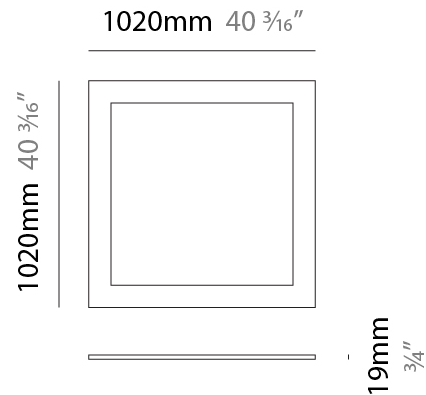

INFINITE FRAME SURFACE

A52057- -

base number
Color   Finish
Temperature   Options

PROJECT _____
TYPE _____
SPECIFIER _____
QUANTITY _____
DATE _____

1. To build a product code in our configurator select the specify button on the base model # product page
2. To build a manual product code on this datasheet choose from the options listed below in blue font and add the suffix to the base model #

GENERAL

Series: Infinite Frame
Partner: Ivela
Division: Architectural
Installation: Surface
Product Type: Panels
Mounting Location: Ceiling
Light Distribution: Direct

PHYSICAL

Shape: Square
Length (mm): 1020
Length (in): 40 ³/₁₆"
Width (mm): 1020
Width (in): 40 ³/₁₆"
Height (mm): 19
Height (in): 3/4
Diffuser: PMMA - Opal
Fixture Finish: WHI / BLK / GLD
Fixture Material: Aluminum

ELECTRICAL

Lamp Type: LED
Input Wattage (W): 80
Total Output Wattage (W): 68
Dimming: Tri-Mode (Non-Dimming and Phase Dimming (120Vac only) and 0-10V Dimming)
Driver Included: No
Driver Location: Remote
Driver Type: Constant Voltage - Universal
Driver Class: Class 2
Housing: ENCP 6/8
Input Voltage (V): 120 - 277
Output Voltage (V): 24

LED

Color Temperature (°K): 2700 / 3000 / 4000
Max. Delivered Lumen (lm): 4800 / 5000 / 5300
Nominal Lumen (lm): 9600 / 10000 / 10600
CRI: >93 CRI
Lamp Life (hrs): 50000

OPTICAL

RATINGS AND CERTIFICATIONS

Certified By: CSA Certified to UL and CSA Standards
IP rating: IP20